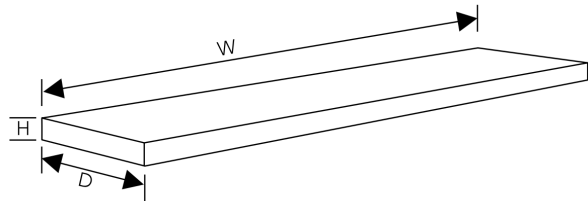

### FEATURES

- Premium 304 Grade Stainless Steel
- Equipped with SoundDefy™ noise concealing technology
- Concealed hardware included for a seamless installation
- Double walled stainless steel construction ensures no screws are visible after installation

Model	Y-119-P
Product	Floating Shelf
Size	42"(W) x 9"(D) x 5/8"(H)
Slope	-
Hardware	Included, Concealed

FINISHES	Polished (-P)	Brushed Bronze (-BBRZ)	Light Beige (-LTBGE)
	Brushed (-B)	Antique Brass (-ABRS)	Grey (-GRAY)
	Brushed Gold (-BGLD)	Antique Copper (-ACOP)	Beige (-BEIGE)
	Matte Black (-BLK)	Matte White (-WHT)	Polished Gold (-PGLD)
	Oil Rubbed Bronze (-ORB)	Brushed Black (-BRBLK)	Polished Rose Gold (-PRGD)
	Brushed Brass (-BBRS)	Brushed Rose Gold (-BRGD)	